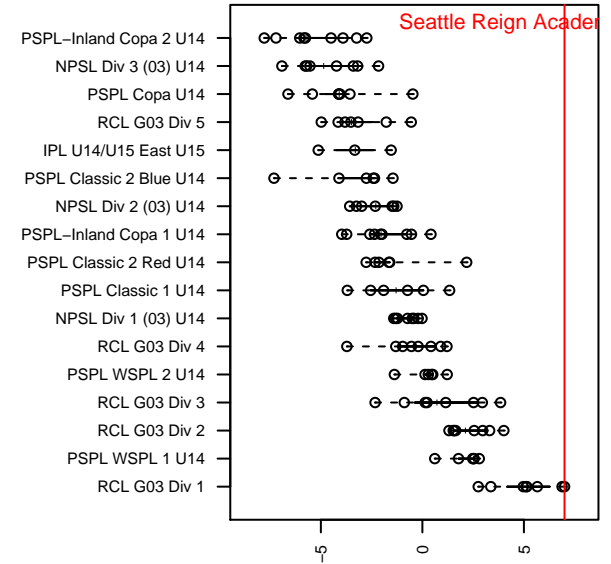

Seattle Reign Academy ECNL G03

Seattle, WA
G03 total strength=1898
attack=38.85 defense=51.95
fall league = RCL G03 Div 1

alt names used:
Seattle Reign Academy G03 ECNL

Venues played:
2016 RCL G03 Div 1

Seattle Reign Academy ECNL G03
Dots are actual minus expected GF (blue circles) and GA (red triangles).
Blue line is smoothed change in attack strength. Red is smoothed change in defense strength.

**attack and defense variance (black dot)
relative to other teams
and top 10 in region**

**attack and defense rating
relative to others at age
and all opponents in last 13 months**

Performance relative to 13 month average